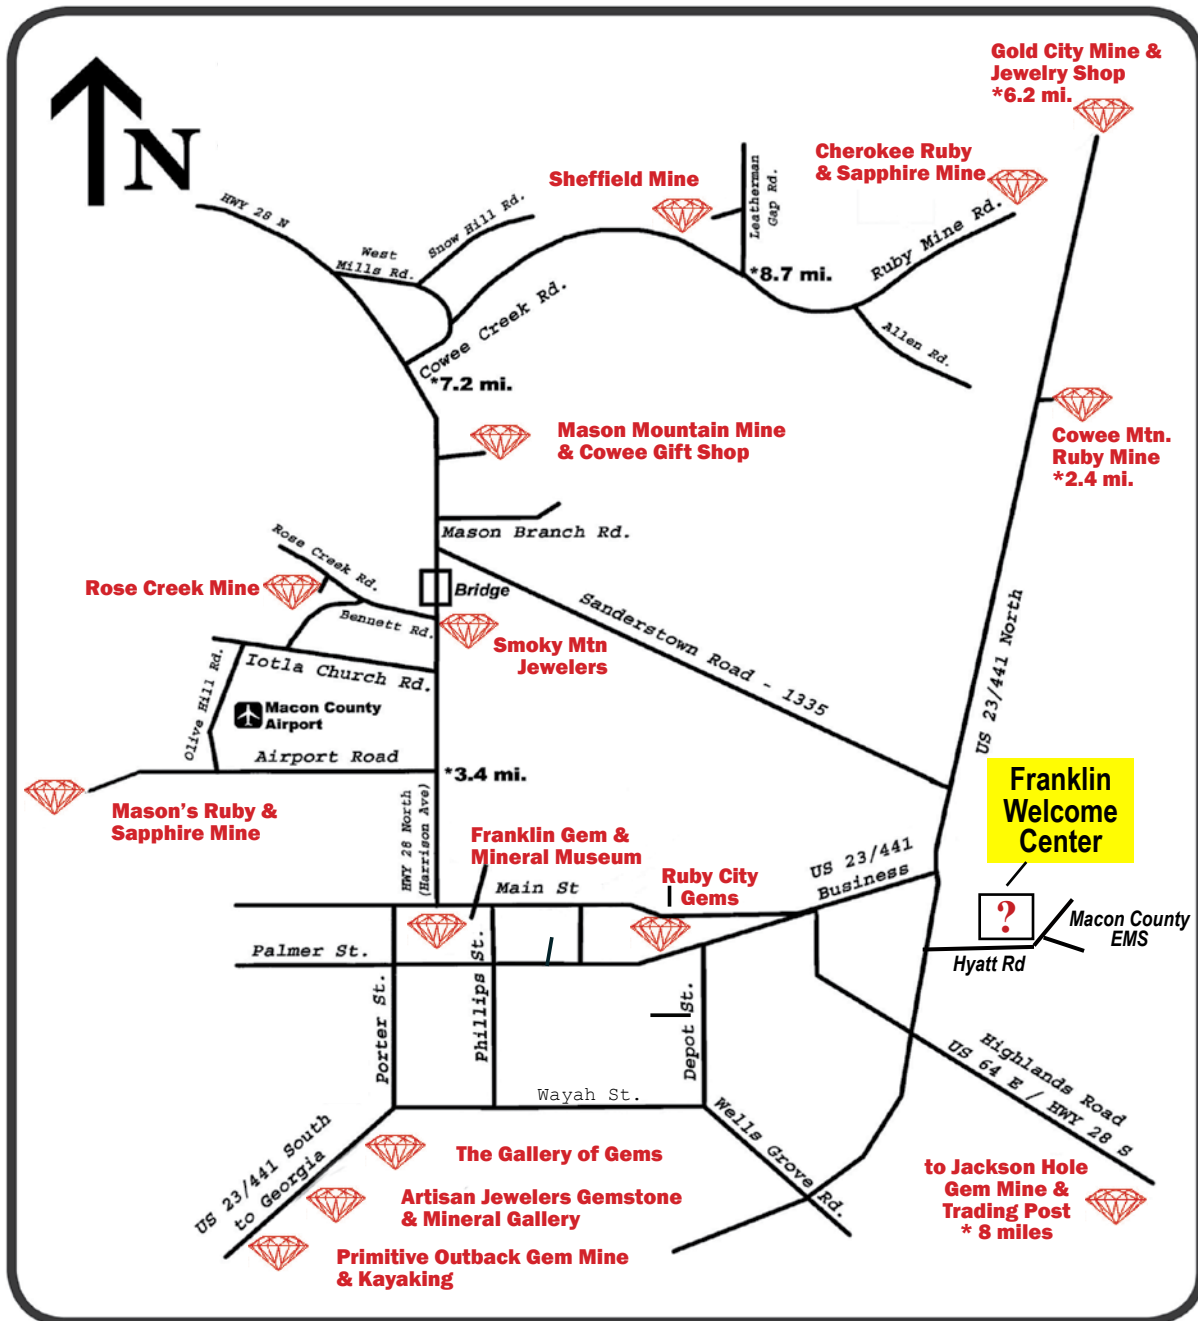

Map of Area Gem Mines

Artisan Jewelers Gemstone & Mineral Gallery

3348 Highway 441 South • 828-524-9193
www.GemFactoryNorthCarolina.com

Cherokee Ruby & Sapphire Mine

41 Cherokee Mine Road • 828-349-2941
www.CherokeeRubyMine.com

Cowee Mountain Ruby Mine

6771 Sylva Road • 828-369-5271
www.CoweeMtnRubyMine.com

Franklin Gem & Mineral Museum

25 Phillips Street • 828-369-7831
www.fgmm.org

Gold City Gem Mine

9410 Sylva Highway • 800-713-7767
www.goldcityamusement.com

Jackson Hole

9770 Highlands Road • 828-524-5850
www.JacksonHoleGemMine.com

Mason Mountain Mine & Cowee Gift Shop

5315 Bryson City Road • 828-524-4570
www.masonmtnmine.com

Mason's Ruby & Sapphire

6961 Upper Burningtown Road • 828-369-9742
www.MasonsMine.com

Primitive Outback Gem Mine & Kayaking

155 Robin Lynn Ln, Otto • 828-349-1717
www.PrimitiveOutback.com

Rose Creek Mine

115 Terrace Ridge Road • 828-349-3774
www.RoseCreekMine.com

Ruby City Gems

130 E. Main Street • 828-524-3967
www.RubyCity.com

Sheffield Mine

385 Sheffield Farms Road • 828-369-8383
www.SheffieldMine.com

Smoky Mountain Jewelers

80 Olson Drive • 828-349-4653
www.SmokyMountainJewelers.com

The Gallery of Gems & Minerals

2724 Georgia Road • 828-524-8931
www.GalleryofGems.com